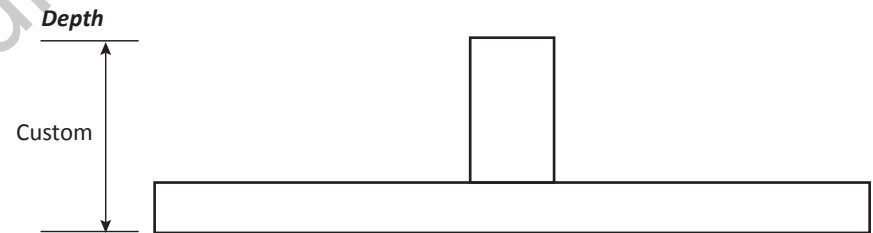

Concrete Name Stamp With Logo

Product #OT1037

FOR ILLUSTRATIVE PURPOSES ONLY

Email support@abfoundryllc.com for actual dimensions.

Metal Casting Since: 1965

11165 Denton Dr. • Dallas, TX 75229

www.abfoundryllc.com • 972.247.3579

Weight (~lbs)

Aluminum – 0.8