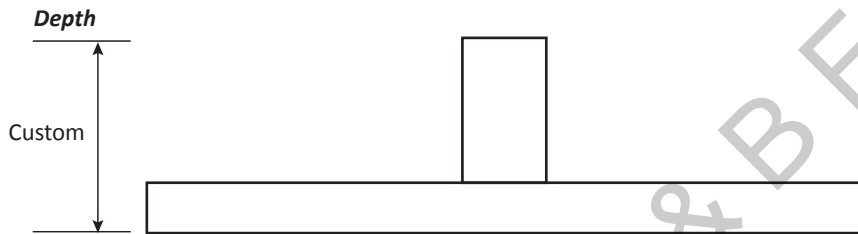

FOR ILLUSTRATIVE PURPOSES ONLY

Email support@abfoundryllc.com for actual dimensions.

Metal Casting Since: 1965

11165 Denton Dr. • Dallas, TX 75229

www.abfoundryllc.com • 972.247.3579

Weight (~lbs)

Aluminum – 2.6