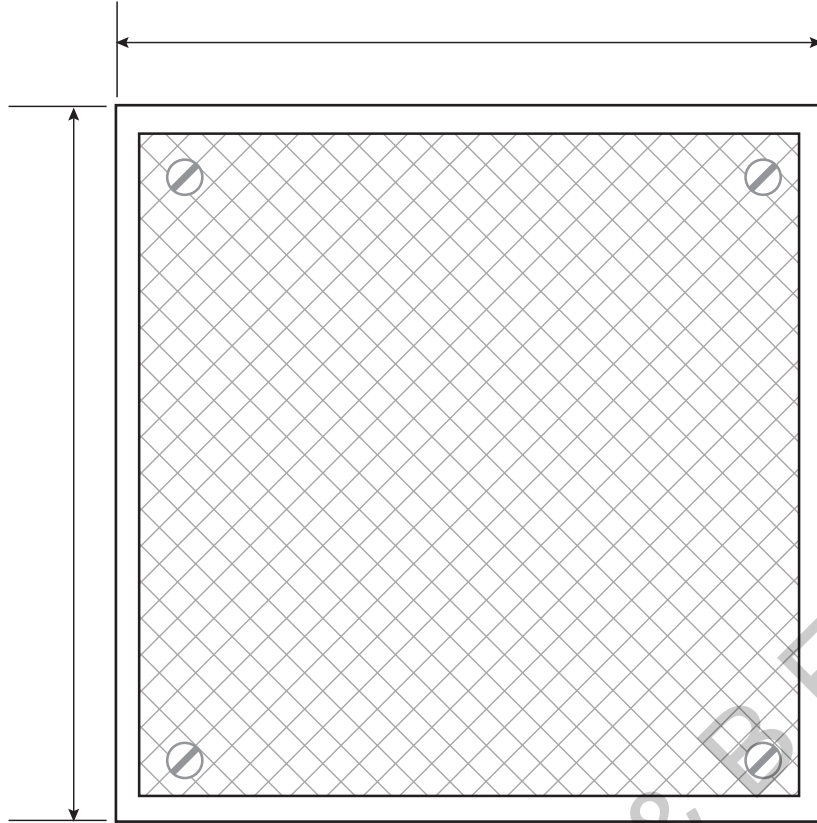

10-1/2" Square Access Panel, Cast Brass or Aluminum

Product #OT1039

Use: Utility access to valves, pump or other equipment (i.e., motors).

- Screws (4)
- Access Panel (1)
- Access Frame (1)

**Metal Casting Since: 1965**