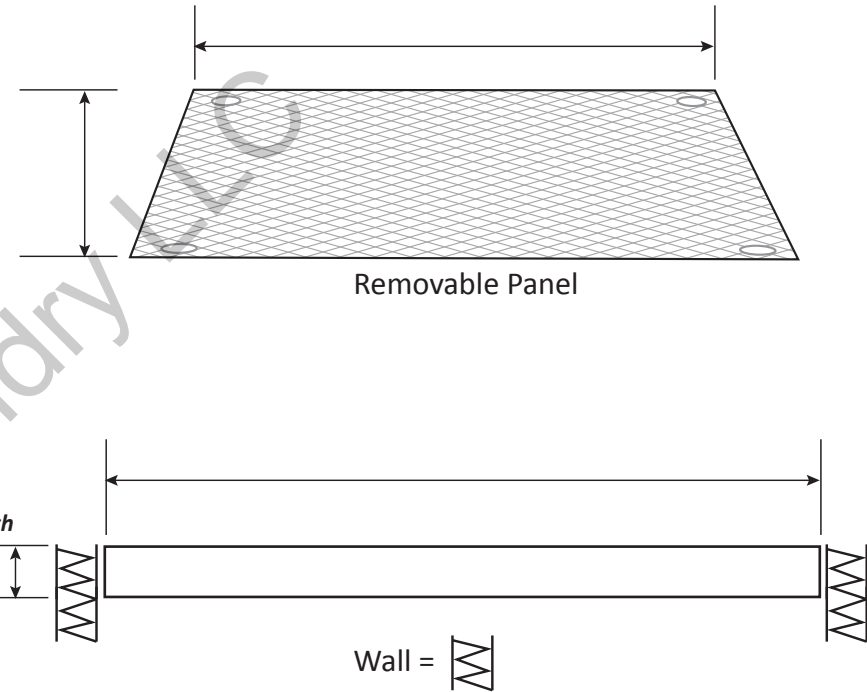

10-1/2" Square Access Panel, Cast Brass or Aluminum

Product #OT1039

Use: Utility access to valves, pump or other equipment (i.e., motors).

- Screws (4)
- Access Panel (1)
- Access Frame (1)

**Metal Casting Since: 1965**