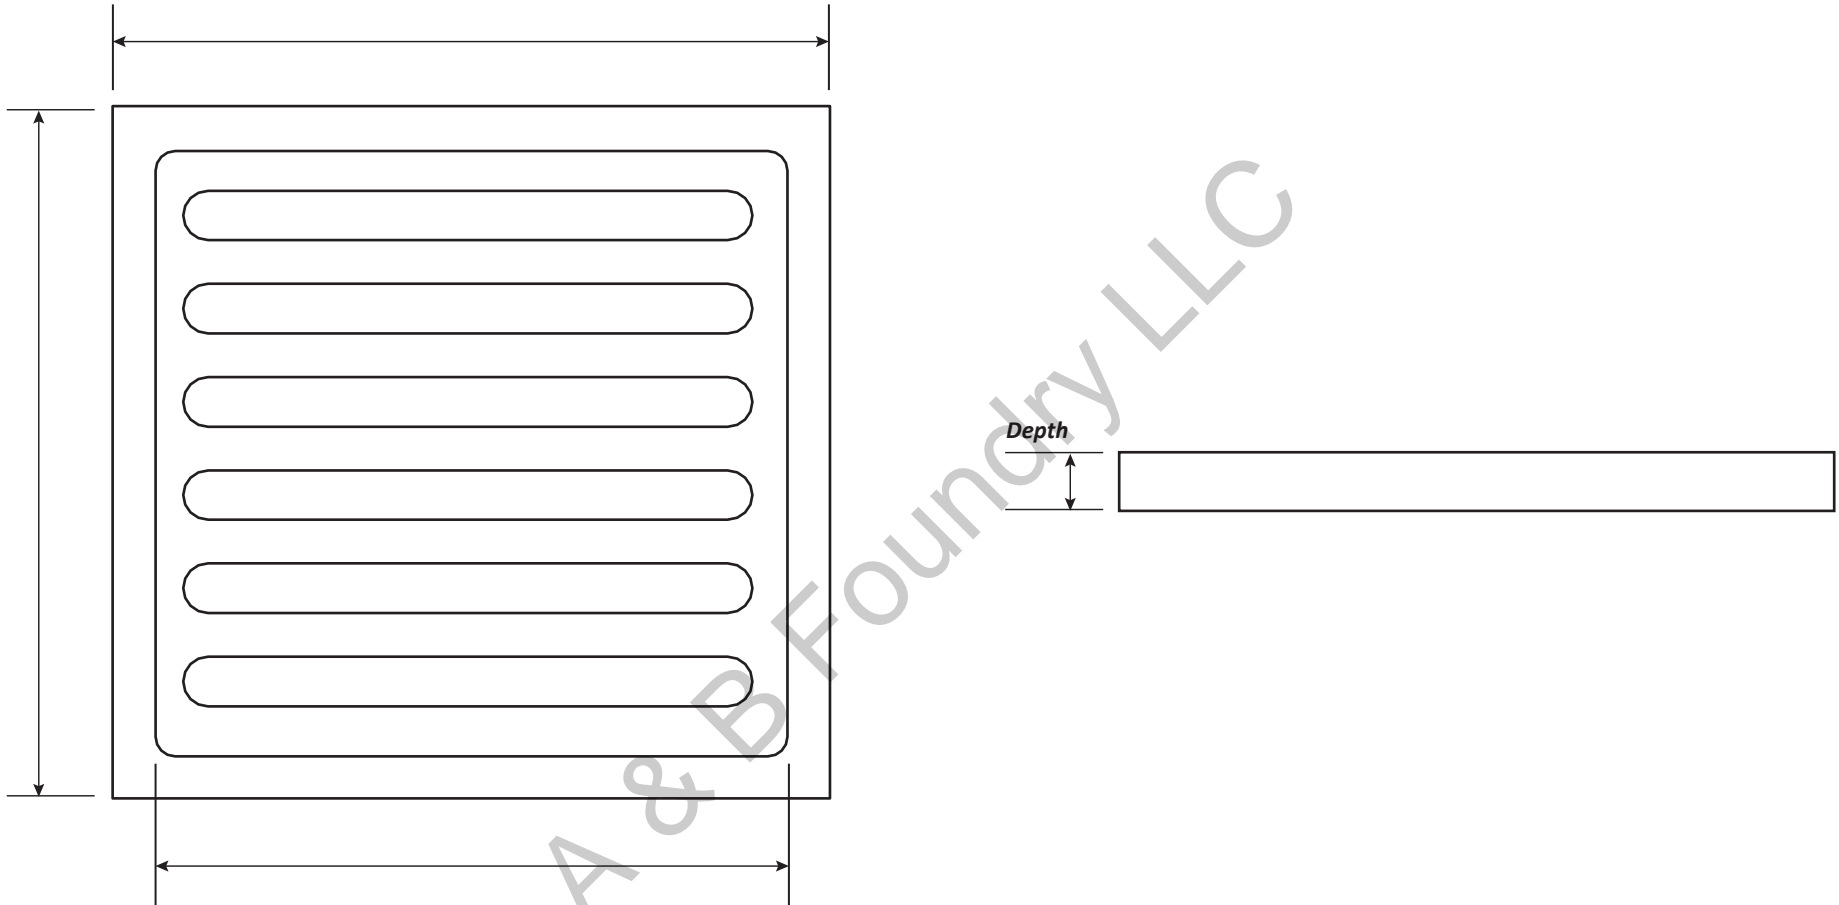

Square Drain Set - 4"

Product #PL1001

FOR ILLUSTRATIVE PURPOSES ONLY

Email support@abfoundryllc.com for actual dimensions.

Metal Casting Since: 1965

11165 Denton Dr. • Dallas, TX 75229

www.abfoundryllc.com • 972.247.3579

<i>Weight (~lbs)</i>		
Aluminum – 0.4	Yellow Brass – 1.2	Red Brass – 1.3